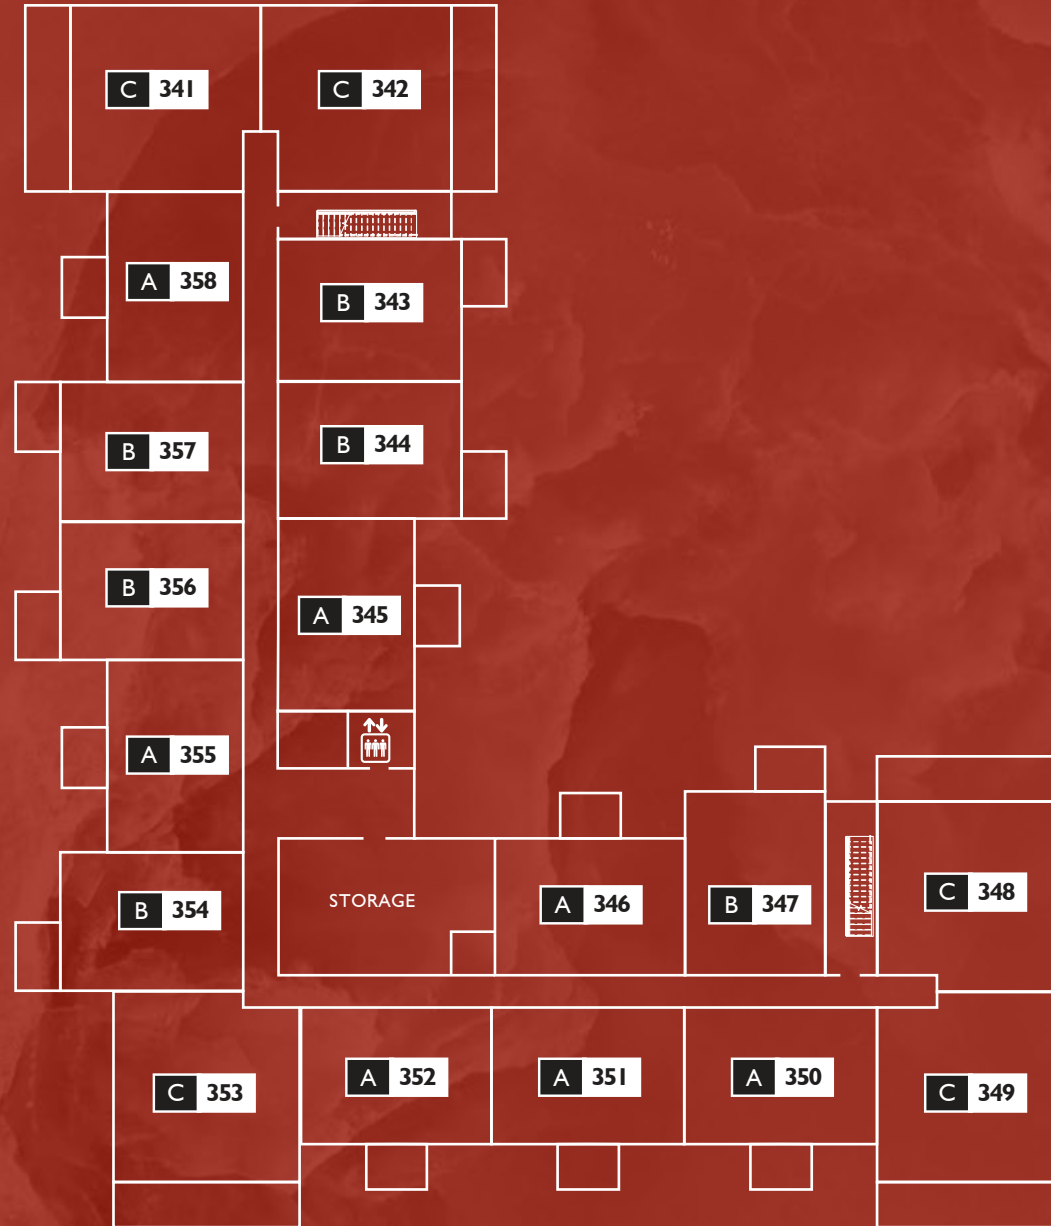

SITE MAP
BUILDING 2000
LEVEL I

LEGAL UNIT

T FLOOR PLAN

SITE MAP
BUILDING 2000
LEVEL 2

LEGAL UNIT

T FLOOR PLAN

SITE MAP
BUILDING 2000
LEVEL 3

LEGAL UNIT

T FLOOR PLAN

SITE MAP
BUILDING 2000
LEVEL 4

LEGAL UNIT

T FLOOR PLAN

SITE MAP
BUILDING 2000
LEVEL 5

LEGAL UNIT

T FLOOR PLAN