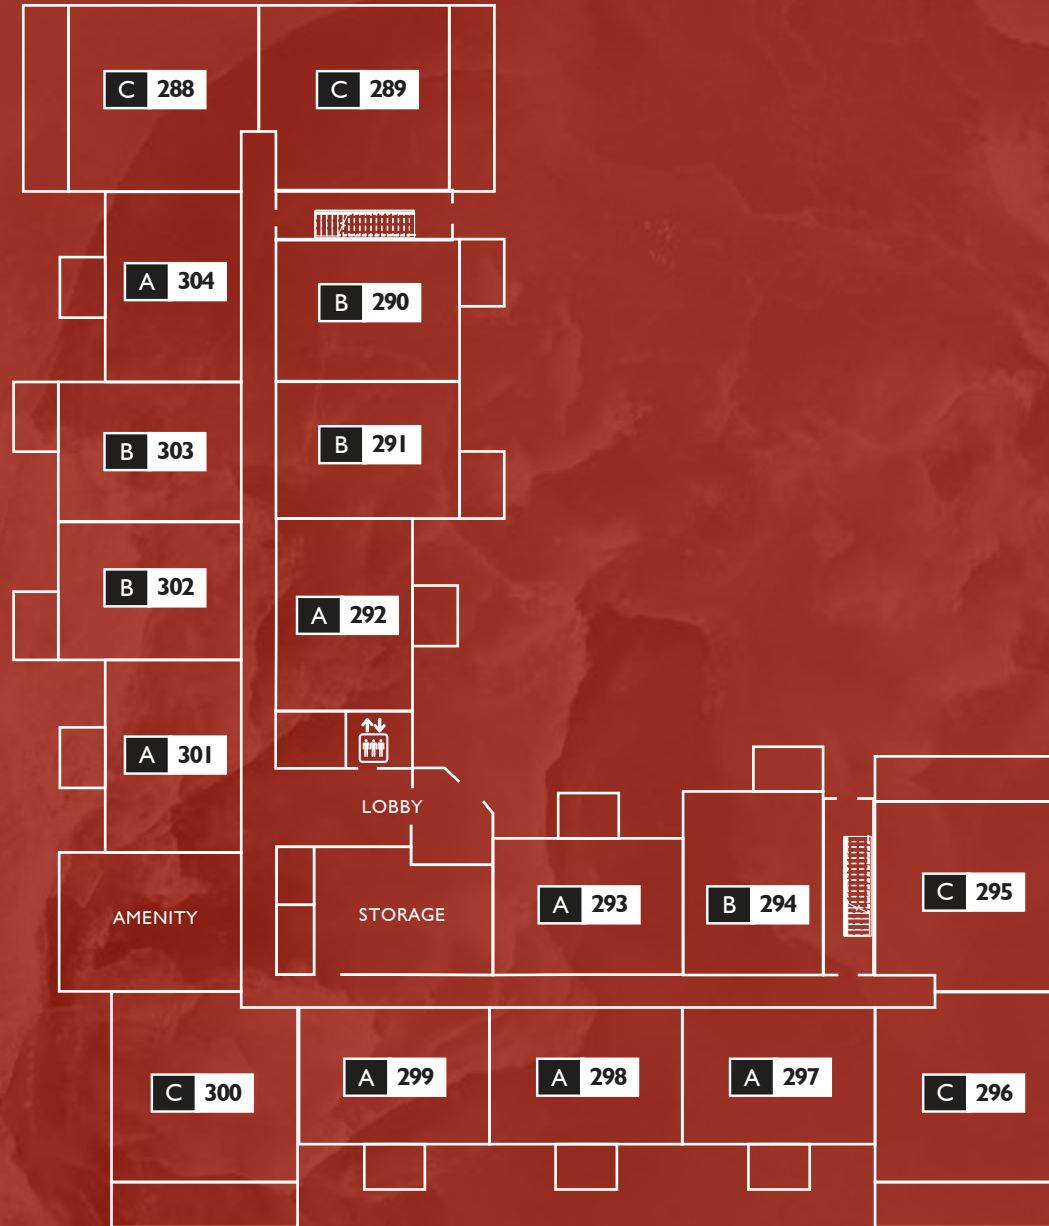

SITE MAP
BUILDING 2000
LEVEL I

LEGAL UNIT

T FLOOR PLAN

SITE MAP
BUILDING 2000
LEVEL 2

LEGAL UNIT

T FLOOR PLAN

SITE MAP
BUILDING 2000
LEVEL 3

LEGAL UNIT

T FLOOR PLAN

SITE MAP
BUILDING 2000
LEVEL 4

LEGAL UNIT

T FLOOR PLAN

SITE MAP
BUILDING 2000
LEVEL 5

LEGAL UNIT

T FLOOR PLAN