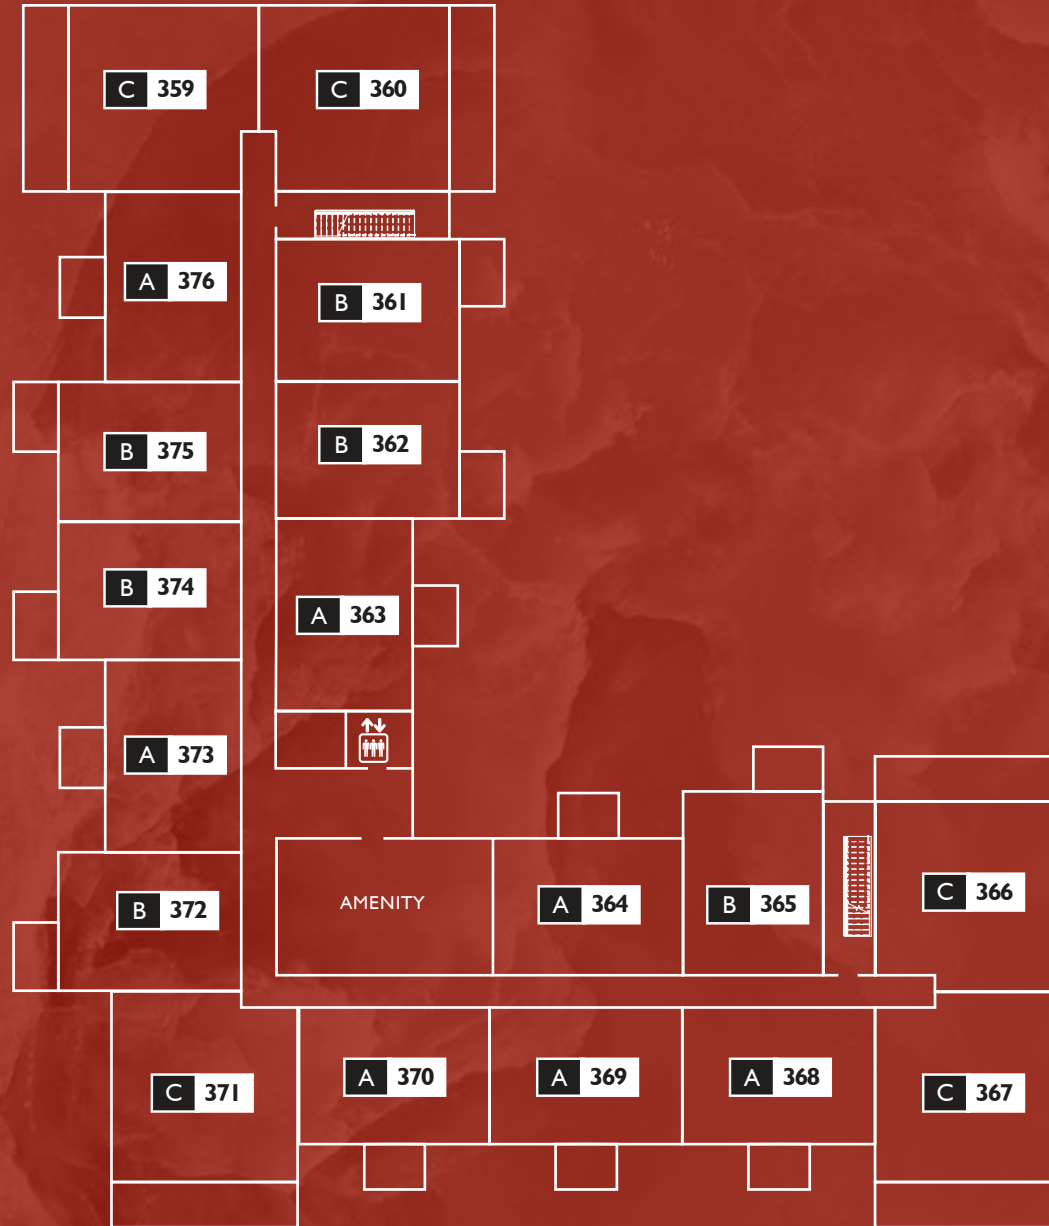

SITE MAP
BUILDING 2000
LEVEL I

LEGAL UNIT

T FLOOR PLAN

SITE MAP
BUILDING 2000
LEVEL 2

LEGAL UNIT

T FLOOR PLAN

SITE MAP
BUILDING 2000
LEVEL 3

LEGAL UNIT

T FLOOR PLAN

SITE MAP
BUILDING 2000
LEVEL 4

LEGAL UNIT

T FLOOR PLAN

SITE MAP
BUILDING 2000
LEVEL 5

LEGAL UNIT

T FLOOR PLAN