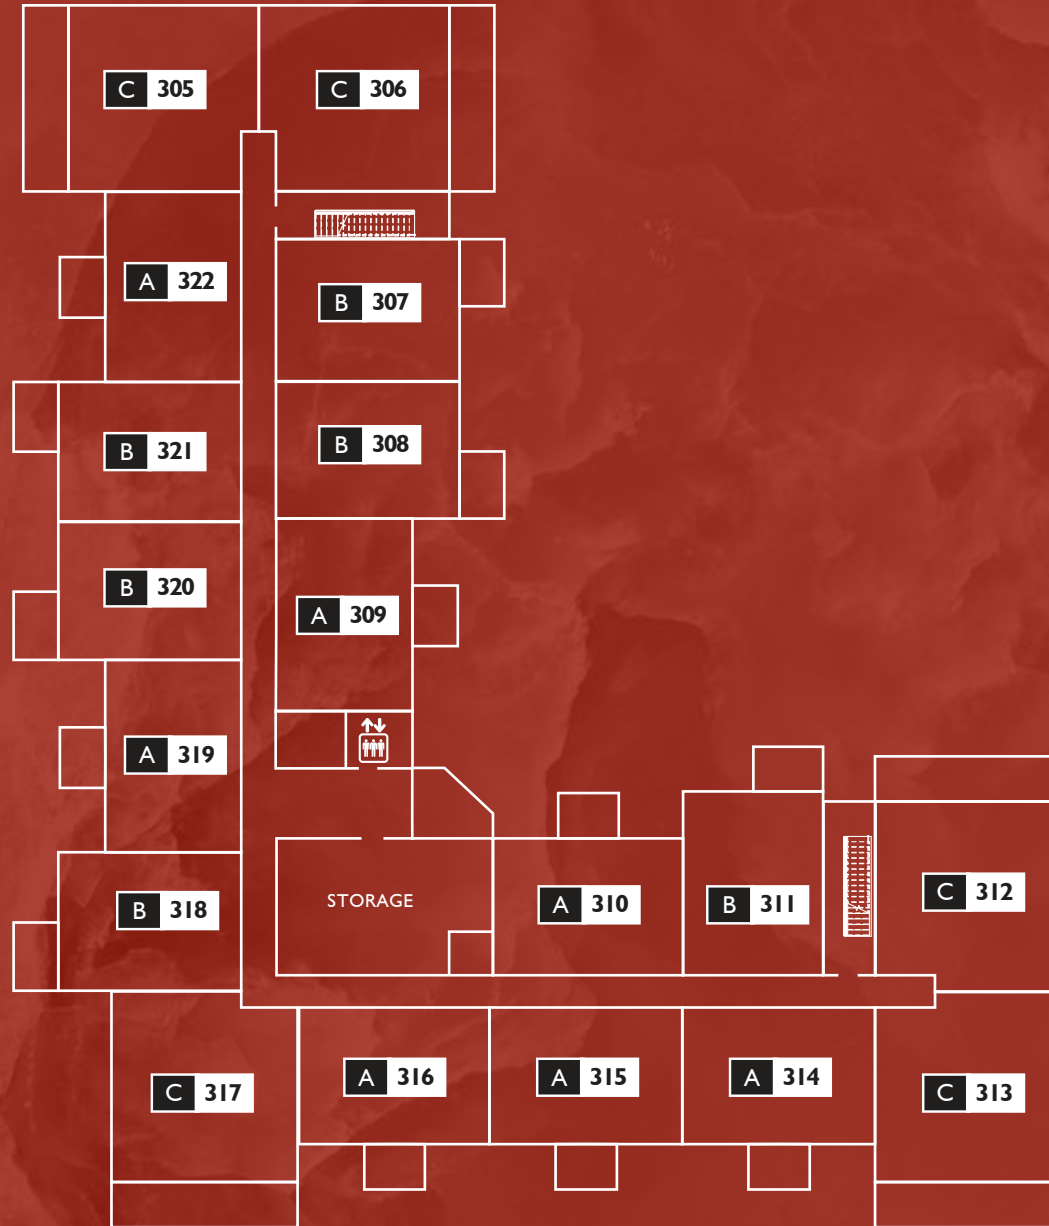

SITE MAP
BUILDING 2000
LEVEL I

LEGAL UNIT

T FLOOR PLAN

SITE MAP
BUILDING 2000
LEVEL 2

LEGAL UNIT

T FLOOR PLAN

SITE MAP
BUILDING 2000
LEVEL 3

LEGAL UNIT

T FLOOR PLAN

SITE MAP
BUILDING 2000
LEVEL 4

LEGAL UNIT

T FLOOR PLAN

SITE MAP
BUILDING 2000
LEVEL 5

LEGAL UNIT

T FLOOR PLAN